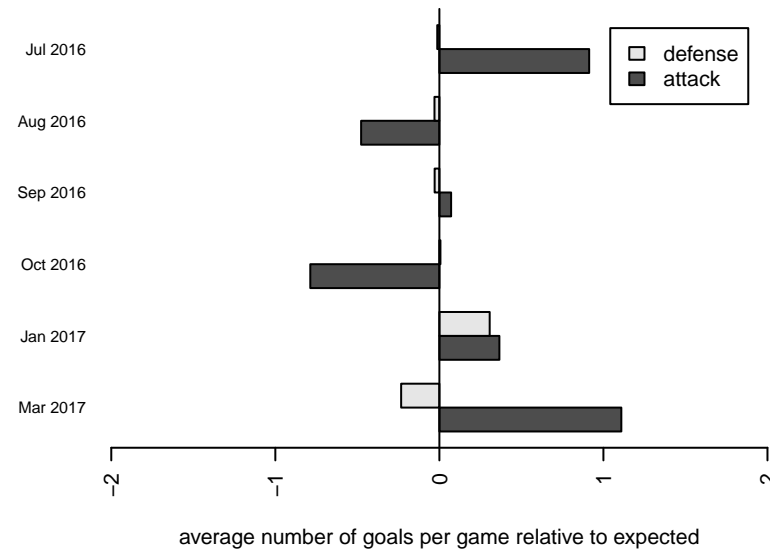

Performance relative to 13 month average