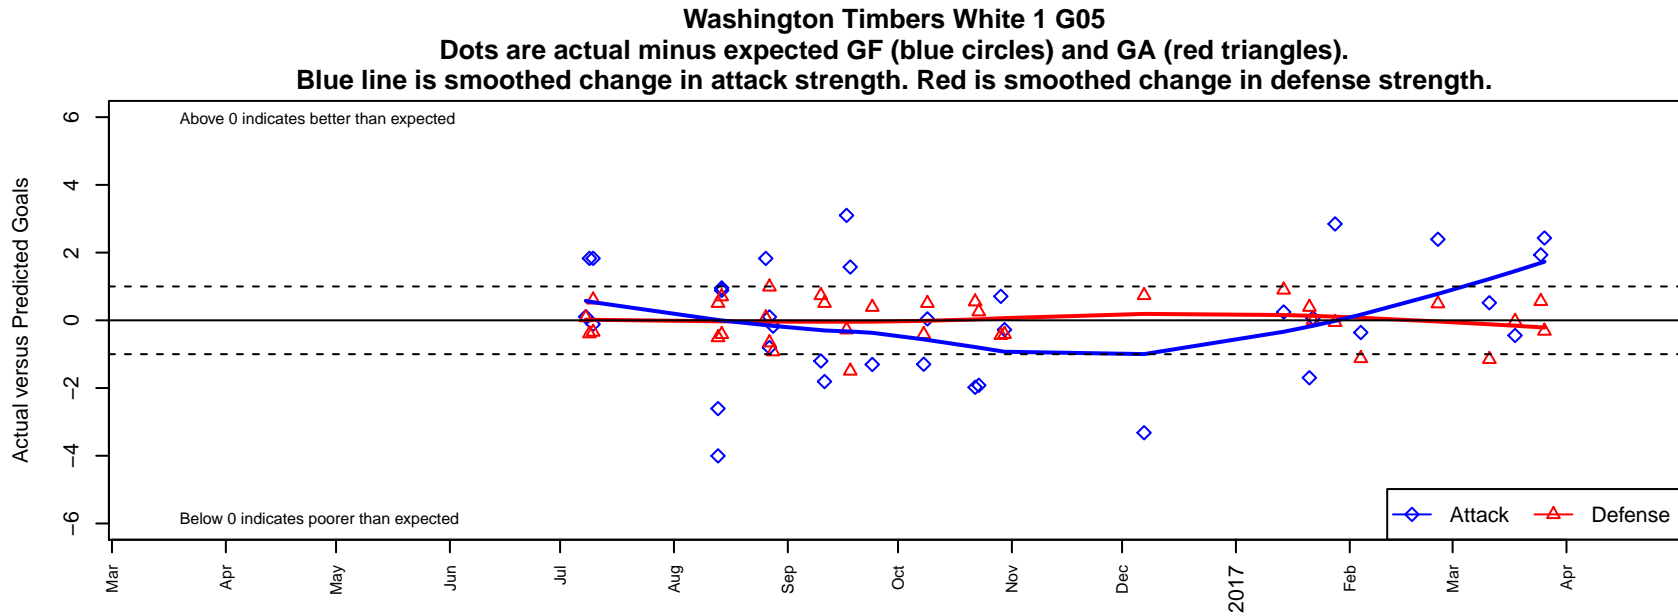

## Washington Timbers White 1 G05

Washington Timbers  
 Vancouver, WA  
 G05 total strength=769  
 attack=1.02 defense=0.79  
 fall league = PTT G05 Div 2 Red  
 spr league = Spr OYS G05 Div 1 White

alt names used:  
 WA Timbers 05G White 1  
 WA Timbers FC G05 White 1  
 WASHINGTON TIMBERS G-05 WHITE 1 (WA  
 WASHINGTON TIMBERSG-05 WHITE 1  
 WA Timbers 05G White 1  
 WA Timbers 05G White 1

**attack and defense variance (black dot)  
relative to other teams  
and top 10 in region**

**attack and defense rating  
relative to others at age  
and all opponents in last 13 months**

**Performance relative to 13 month average**