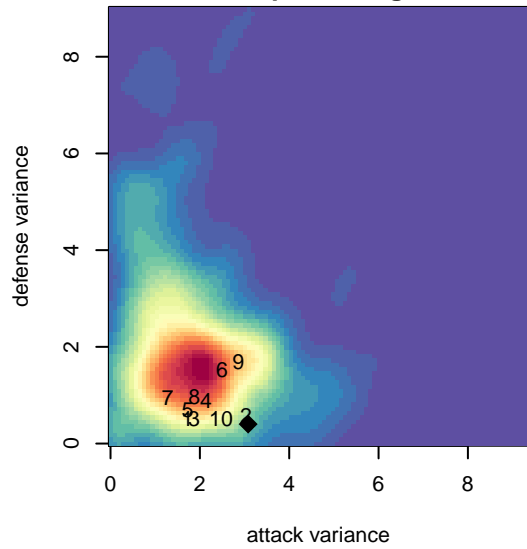

**attack and defense variance (black dot)
relative to other teams
and top 10 in region**