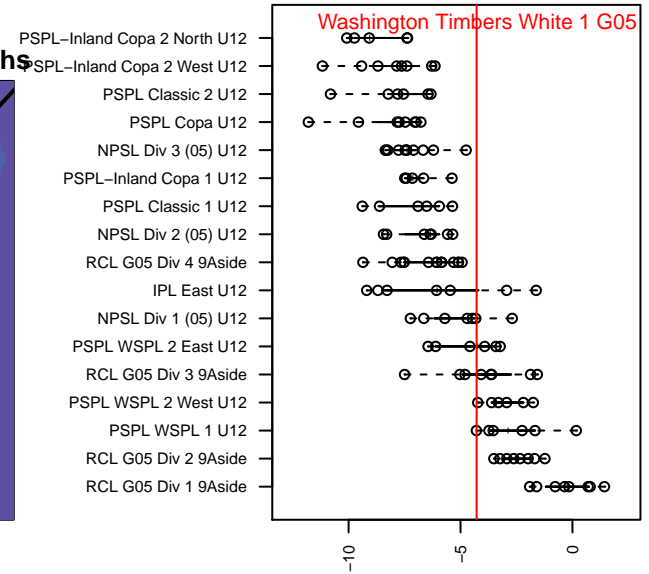

## Washington Timbers White 1 G05

Washington Timbers  
 Vancouver, WA  
 G05 total strength=769  
 attack=1.02 defense=0.79  
 fall league = PTT G05 Div 2 Red  
 spr league = Spr OYS G05 Div 1 White

alt names used:  
 WA Timbers 05G White 1  
 WA Timbers FC G05 White 1  
 WASHINGTON TIMBERS G-05 WHITE 1 (WA  
 WASHINGTON TIMBERSG-05 WHITE 1  
 WA Timbers 05G White 1  
 WA Timbers 05G White 1

Venues played:  
 2016 PCU Summer Classic U12 Silver Red  
 2016 Bend Premier Cup Emily Menges (Silver)  
 2016 Summer Slam Division 1 Gold U12  
 2016 PTT G05 Division 2 Red  
 2016 Founders Cup G05 Div A  
 2016 Spr OYS G05 Division 1 White

**attack and defense variance (black dot)  
relative to other teams  
and top 10 in region**

**attack and defense rating  
relative to others at age  
and all opponents in last 13 months**

**Performance relative to 13 month average**