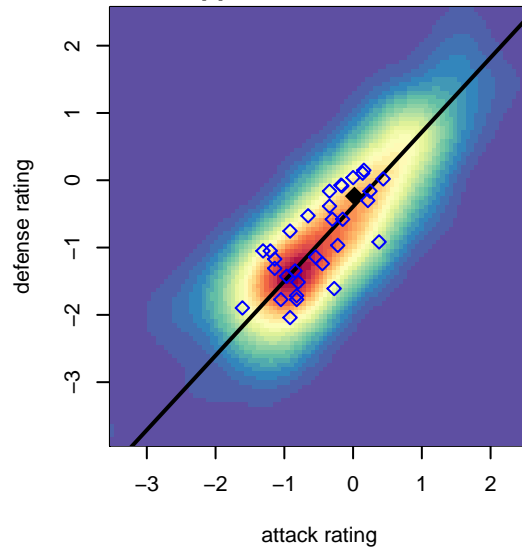

## Washington Timbers White 1 G05

Washington Timbers  
 Vancouver, WA  
 G05 total strength=769  
 attack=1.02 defense=0.79  
 fall league = PTT G05 Div 2 Red  
 spr league = Spr OYS G05 Div 1 White

alt names used:  
 WA Timbers 05G White 1  
 WA Timbers FC G05 White 1  
 WASHINGTON TIMBERS G-05 WHITE 1 (WA  
 WASHINGTON TIMBERSG-05 WHITE 1  
 WA Timbers 05G White 1  
 WA Timbers 05G White 1

Venues played:  
 2016 PCU Summer Classic U12 Silver Red  
 2016 Bend Premier Cup Emily Menges (Silver)  
 2016 Summer Slam Division 1 Gold U12  
 2016 PTT G05 Division 2 Red  
 2016 Founders Cup G05 Div A  
 2016 Spr OYS G05 Division 1 White

**attack and defense variance (black dot)  
relative to other teams  
and top 10 in region**

**attack and defense rating  
relative to others at age  
and all opponents in last 13 months**

**Performance relative to 13 month average**