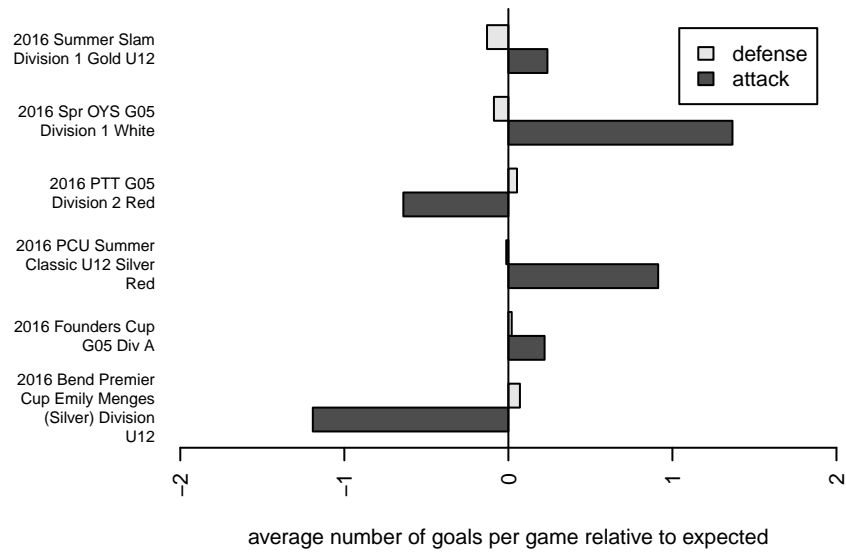

## Washington Timbers White 1 G05

Washington Timbers  
 Vancouver, WA  
 G05 total strength=769  
 attack=1.02 defense=0.79  
 fall league = PTT G05 Div 2 Red  
 spr league = Spr OYS G05 Div 1 White

alt names used:  
 WA Timbers 05G White 1  
 WA Timbers FC G05 White 1  
 WASHINGTON TIMBERS G-05 WHITE 1 (WA  
 WASHINGTON TIMBERSG-05 WHITE 1  
 WA Timbers 05G White 1  
 WA Timbers 05G White 1

Venues played:  
 2016 PCU Summer Classic U12 Silver Red  
 2016 Bend Premier Cup Emily Menges (Silver)  
 2016 Summer Slam Division 1 Gold U12  
 2016 PTT G05 Division 2 Red  
 2016 Founders Cup G05 Div A  
 2016 Spr OYS G05 Division 1 White

**attack and defense variance (black dot)  
relative to other teams  
and top 10 in region**

**attack and defense rating  
relative to others at age  
and all opponents in last 13 months**

**Performance relative to 13 month average**